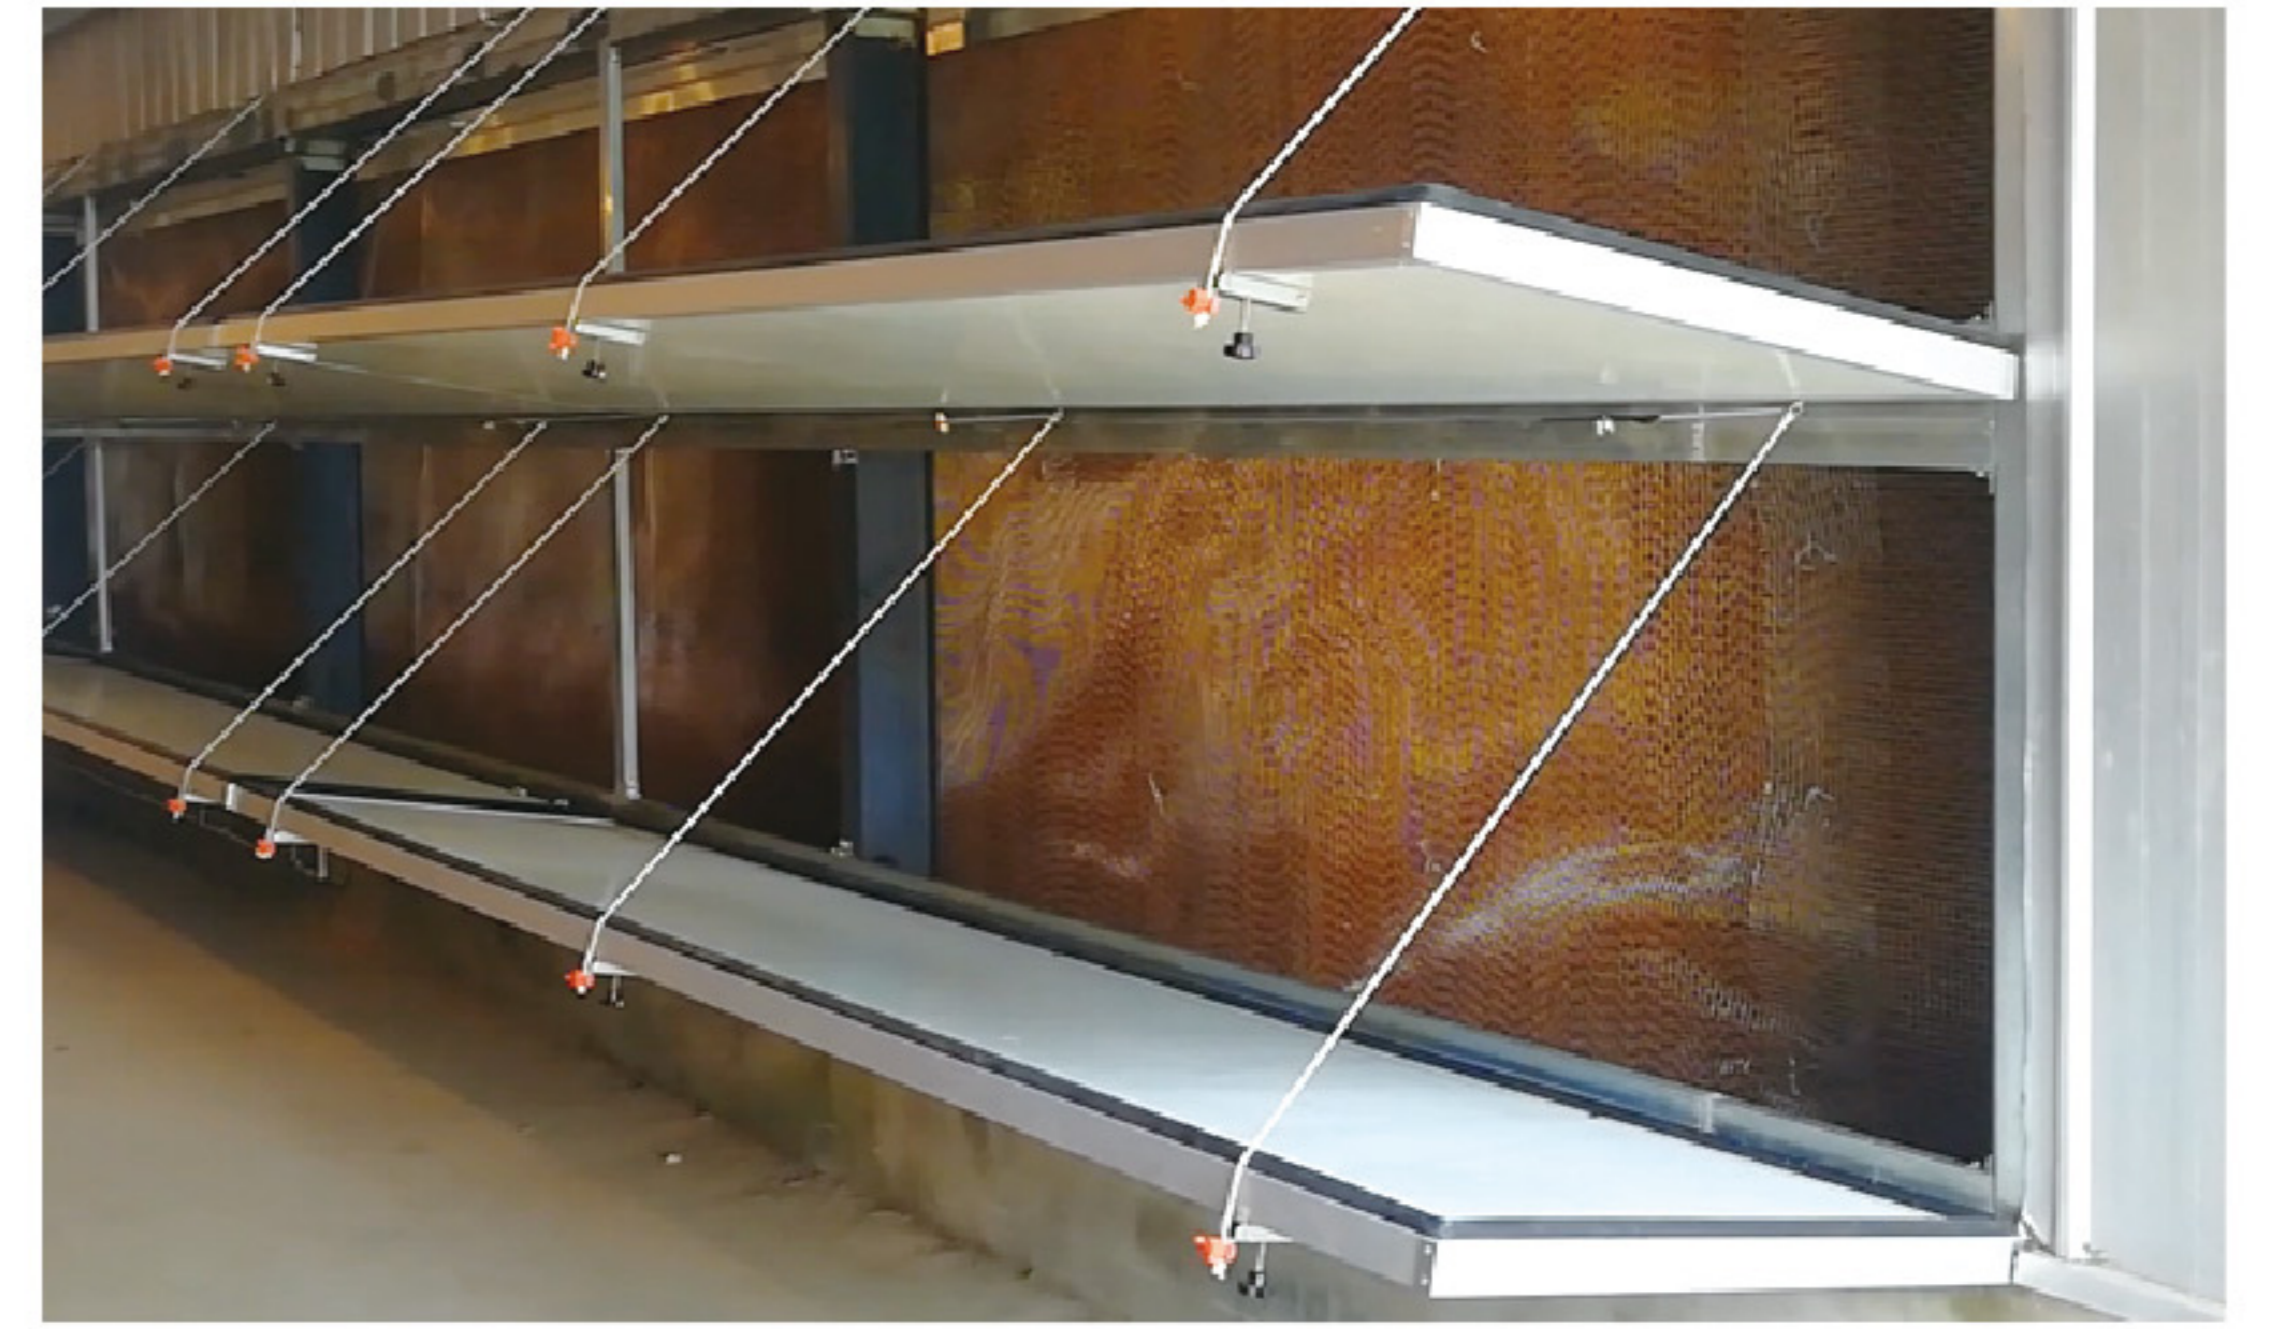

大牧人
Big Herdsman

保温门设备
Panel Door Equipment

保温门安装于湿帘进风口，冬季关闭保温，夏季开启通风。
Panel door is installed at the air inlet of cooling pad system. It can be closed in winter for heat preservation, and open ventilation in summer.

青岛大牧人机械股份有限公司
Big Herdsman Machinery CO.,LTD

让养殖变得简单/可靠/环保/高效
—Simple/Reliable/Green/Efficient—

● 技术说明/Technical Description

- 保温性能好，隔热保温。
- 密封性能好，不漏贼风。
- 导风效果好，山墙保温门最大可开启90度，无通风死角。
- Good thermal insulation property and heat insulation.
- Good sealing performance and prevention of wind from gaps.
- The ventilation is good, the greatest opening angle of gable wall panel door is 90° and there is no position that air cannot be reached.