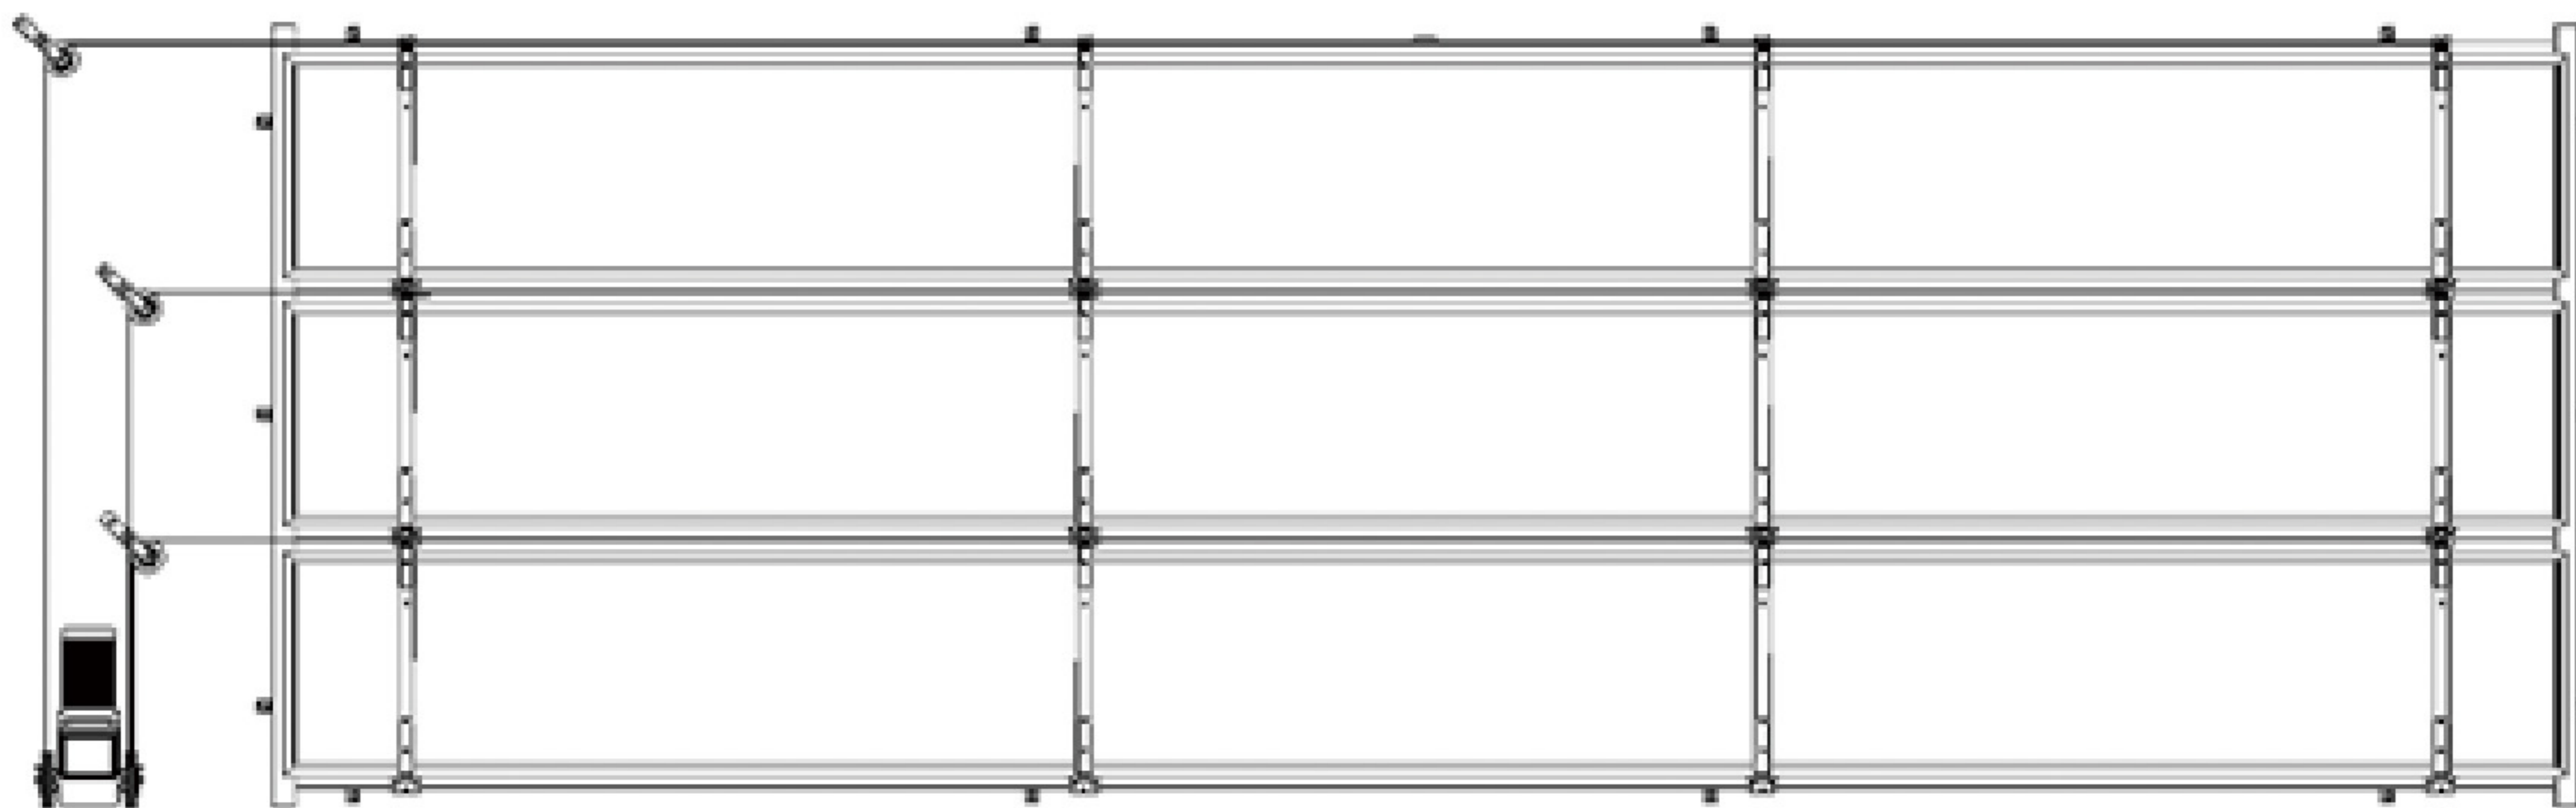

大牧人
Big Herdsman

保温门设备
Panel Door Equipment

保温门安装于湿帘进风口，冬季关闭保温，夏季开启通风。
Panel door is installed at the air inlet of cooling pad system. It can be closed in winter for heat preservation, and open ventilation in summer.

青岛大牧人机械股份有限公司
Big Herdsman Machinery CO.,LTD

让养殖变得简单/可靠/环保/高效
—Simple/Reliable/Green/Efficient—

● 技术说明/Technical Description

- 保温性能好，隔热保温。
- 密封性能好，不漏贼风。
- 导风效果好，山墙保温门最大可开启90度，无通风死角。
- Good thermal insulation property and heat insulation.
- Good sealing performance and prevention of wind from gaps.
- The ventilation is good, the greatest opening angle of gable wall panel door is 90° and there is no position that air cannot be reached.

分类/Category	参数/parameters
面板材质/ Material	FRP
芯板材质/ Material	10kg/m ² EPS、15kg/m ² EPS、25kg/m ² XPS、35kg/m ² PU
保温板厚度/Thickness	50mm、30mm
高幅系列/Width range	600、650、710、780、980、1180
电机/ Motor	0.55KW, 600N.M, IP55, 2.6rpm
绞车/Winch	H-1500-1, Ratio 41:1